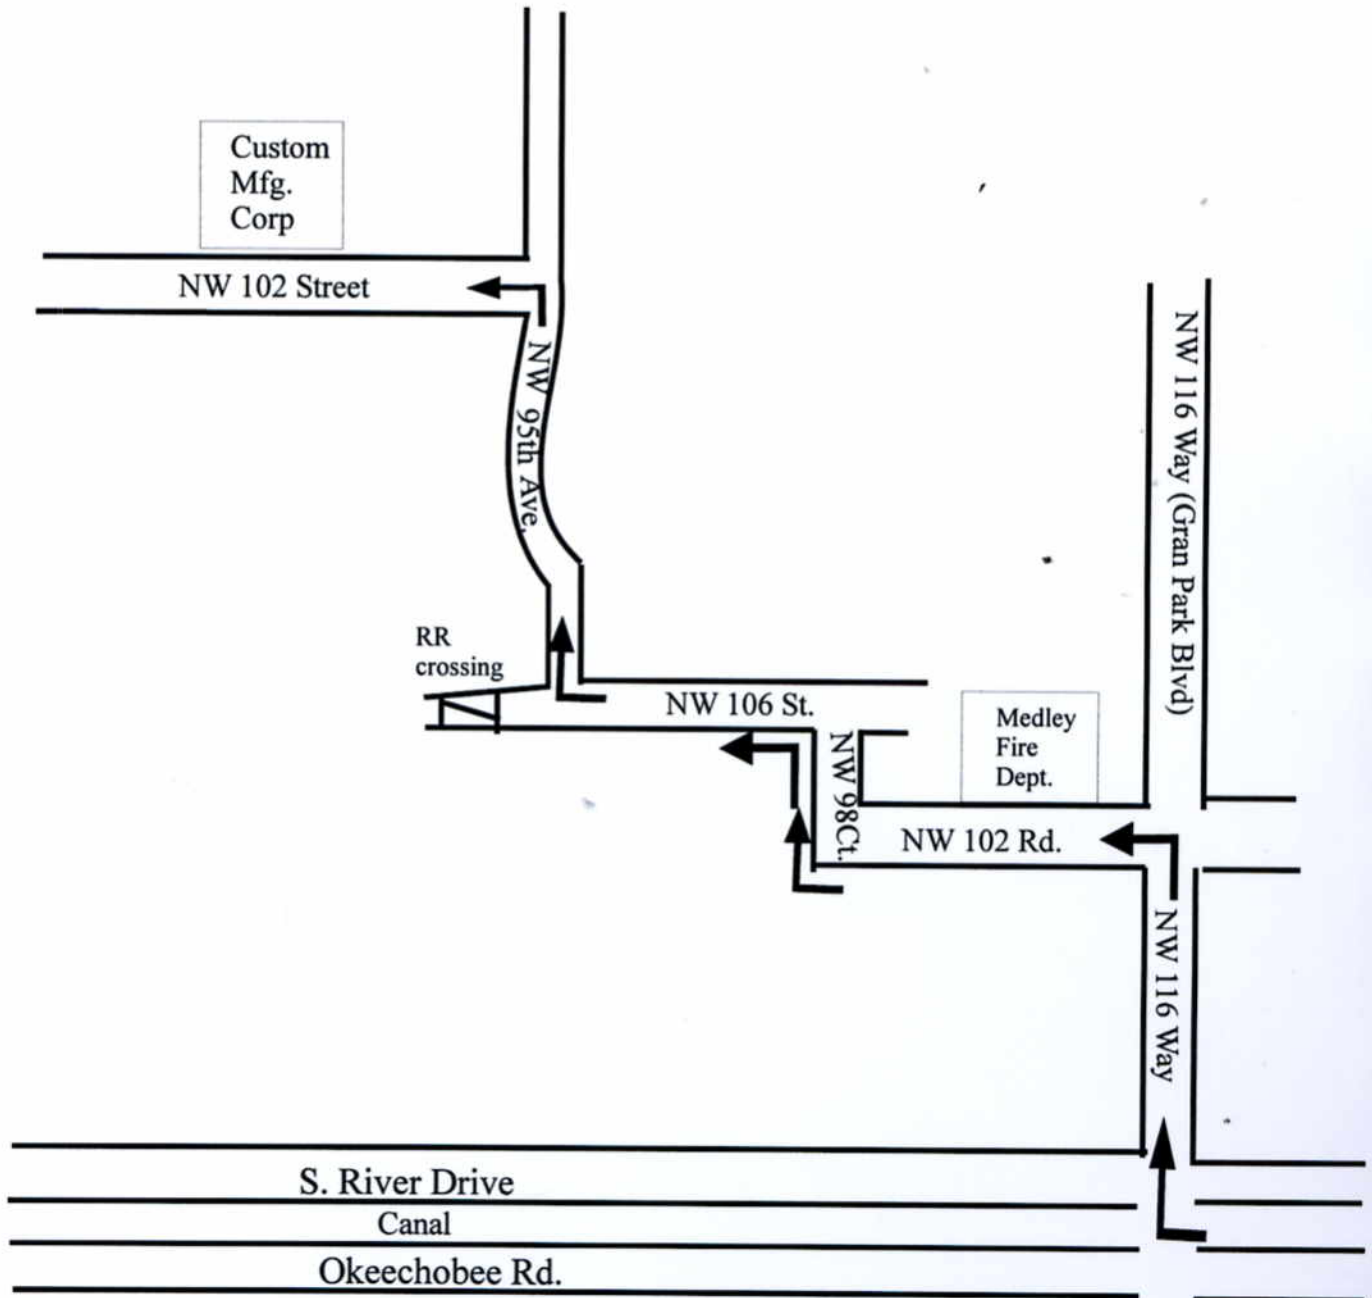

Custom Manufacturing Corporation
9324 NW 102 Street Court, Medley, FL. 33178
305-863-1001

From The Florida Turnpike

Be sure not to speed!!!

From the Florida Turnpike, exit at Okeechobee Rd and head East.

At NW 116way there is a traffic light. Turn right.

If you are coming down I75 get off at 138St exit and go straight. You will cross South River Dive. Then just Follow the map.