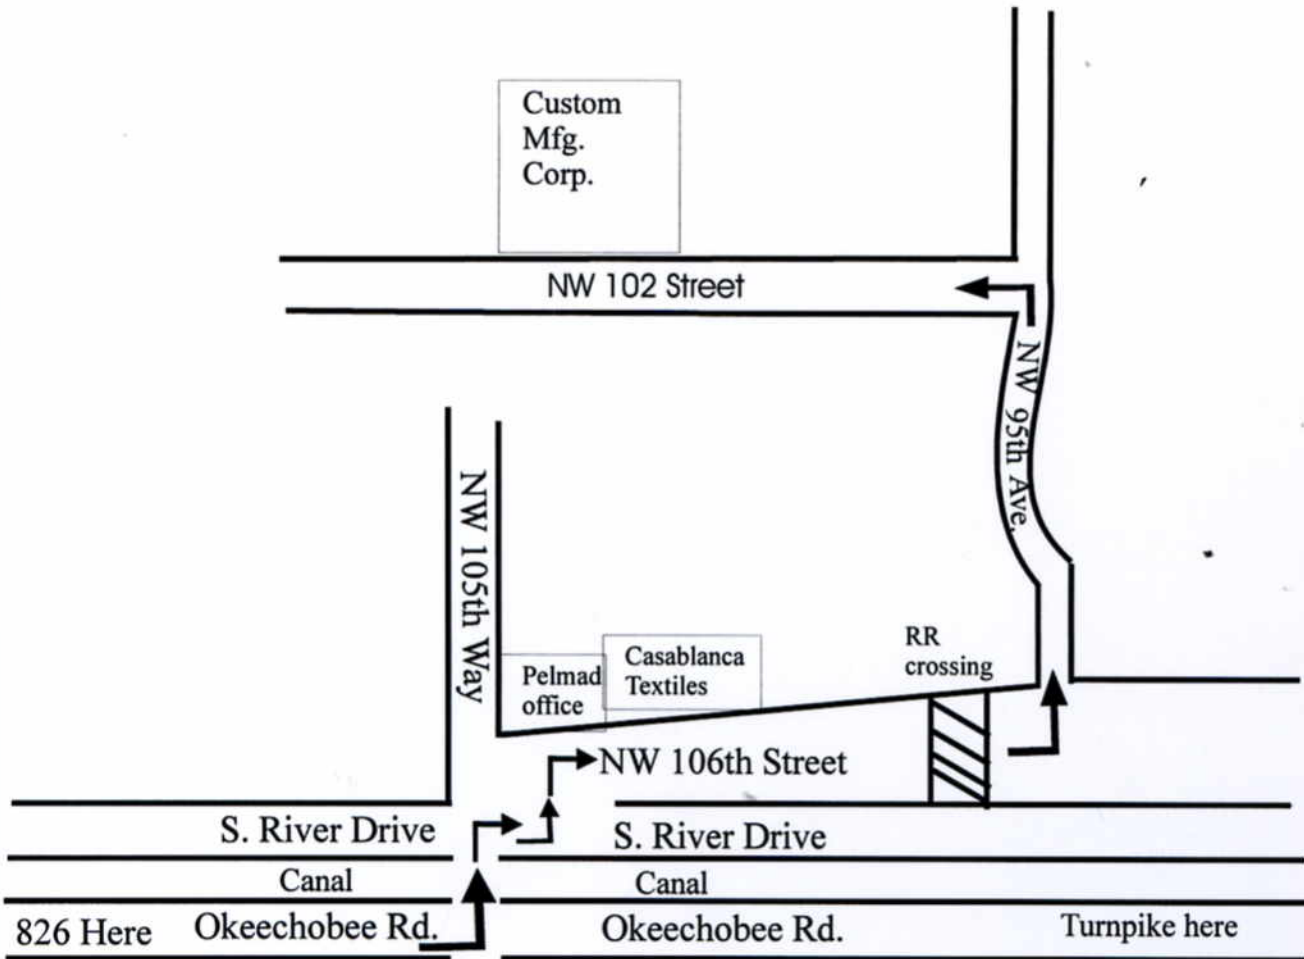

Custom Manufacturing Corporation
9324 NW 102nd Street, Medley, FL. 33178
305-863-1001

From The 826

**Please note that not all streets are on this map, only the ones you need to turn on.
Be sure to observe all speed limits and stop signs!!**

- 1) From 826 exit at Okeechobee Road. Head west on Okeechobee till you come to NW 105 Way (there is a traffic light at this intersection).
- 2) Make a left at NW 105 Way and then a right onto S. River Drive and get into the left turn lane. Then you make a quick left onto NW 106 St.
- 3) Follow NW 106 St till just after you cross the railroad tracks. Then make your first left onto NW 95th Ave.
- 4) NW 95th Ave will curve around a little. Stay on this road till you come to NW 102 Street. Make a left onto NW 102 Street.
- 5) We are half way down the block on the right hand side.